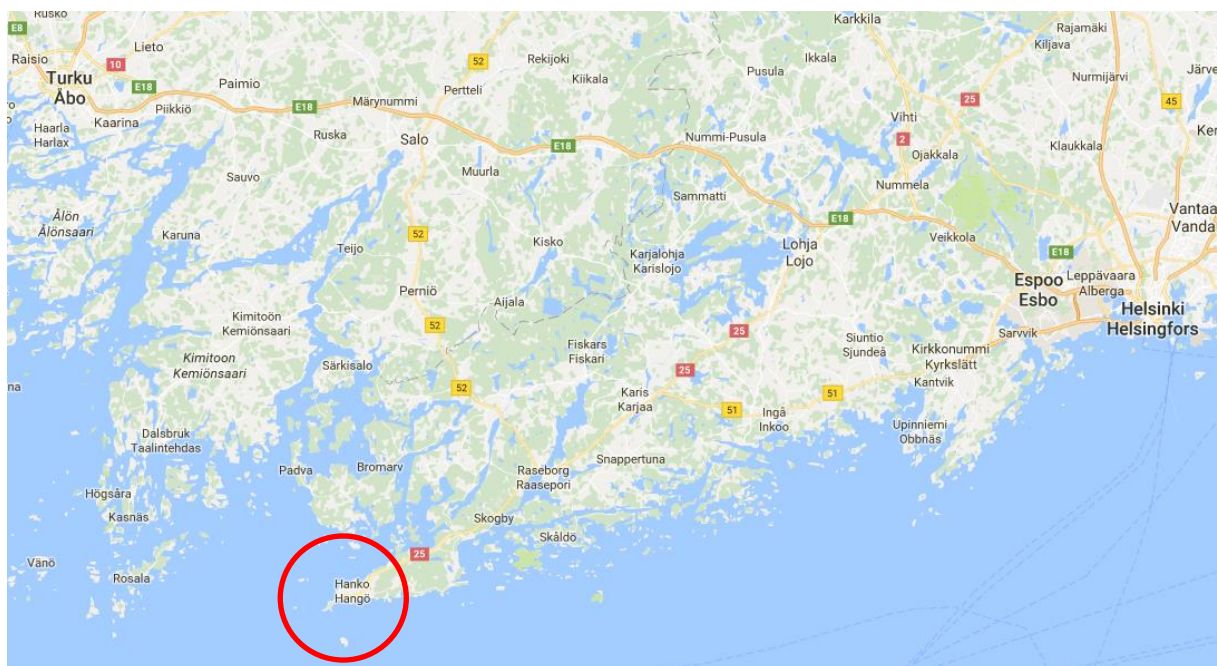

The City of Hanko, Finland,

Websites: www.hanko.fi

or

tourism.hanko.fi/en