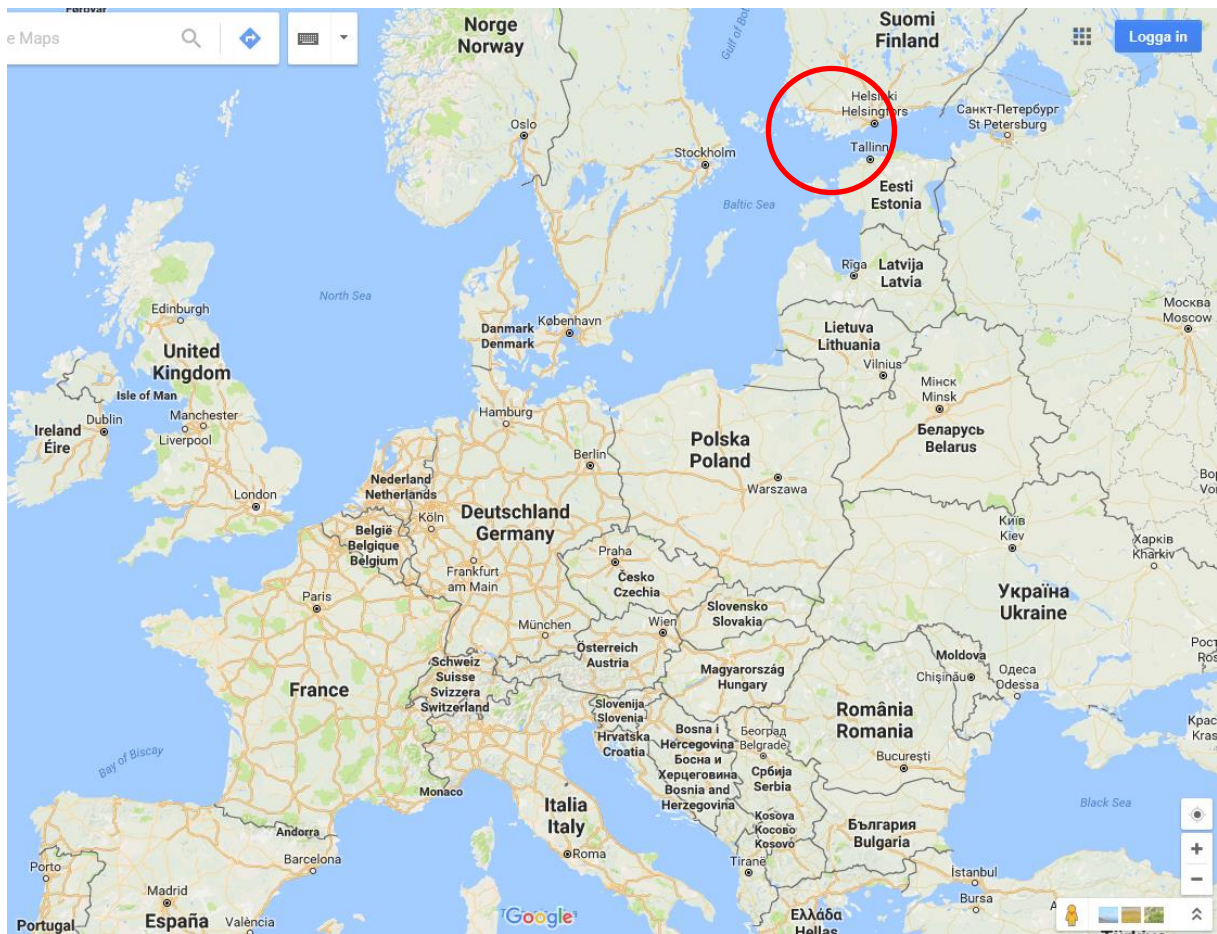

The City of Hanko, Finland,

Websites: www.hanko.fi

or

tourism.hanko.fi/en